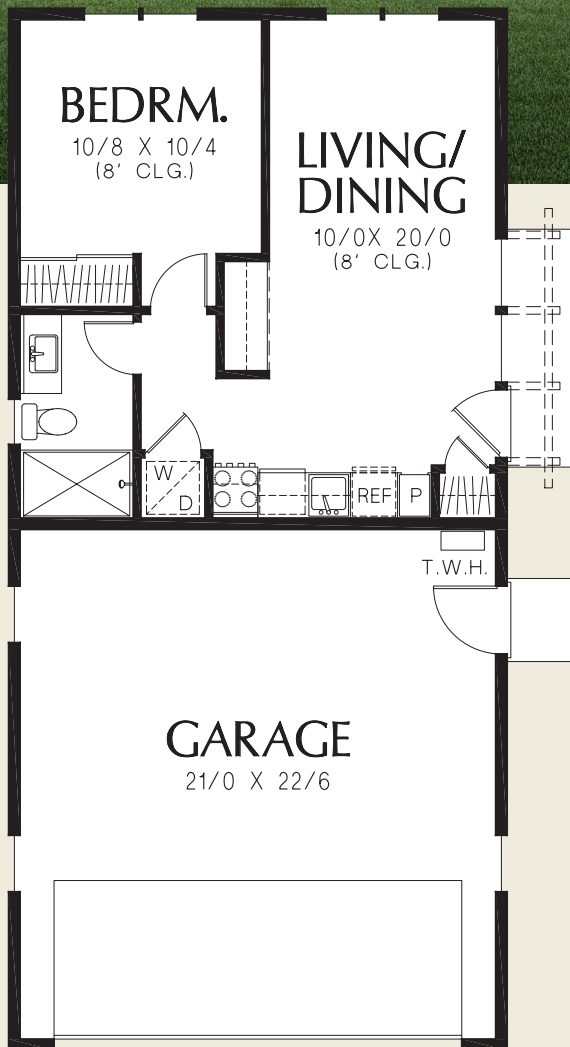

Mascord

ALAN MASCORD DESIGN ASSOCIATES, INC.

The Boavista 11102

Main Floor 506 Sq. Ft

Total Area 506 Sq. Ft

Width 22'-0" **Depth** 46'-0"

Height (Main Flr to Peak): 17'-1"
(to Midpt of Roof): 12'-7"

ALAN MASCORD DESIGN ASSOCIATES, INC
2187 NW Reed St, Suite 100, Portland, OR 97210 · 503.225.9161