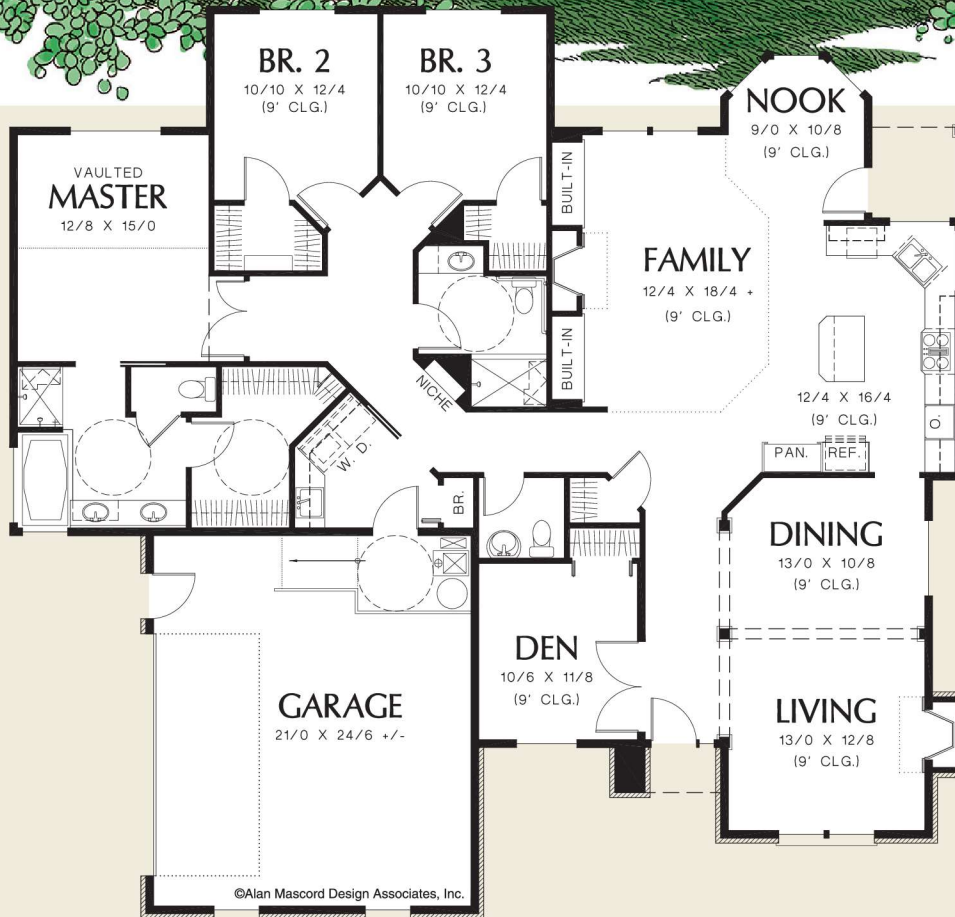

Mascord

ALAN MASCORD DESIGN ASSOCIATES, INC.

The Karlstad 1224

Total Area 2394 Sq. Ft

Width 63'-0" **Depth** 60'-0"

Height (Main Flr to Peak): 23'-4"
(to Midpt of Roof): 16'-2"

ALAN MASCORD DESIGN ASSOCIATES, INC.
2187 NW Reed St, Suite 100, Portland, OR 97210 · 503.225.9161