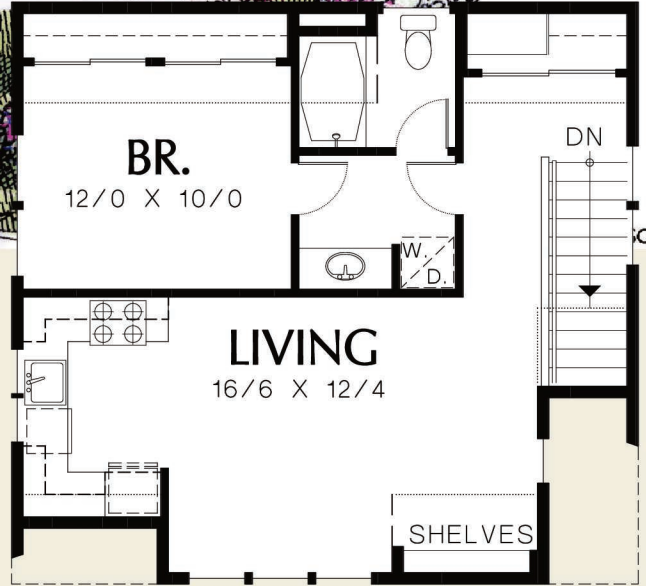

## The Arthur 5011

©Alan Mascord Design Associates, Inc.

ociates

Upper Floor	633 Sq. Ft
<b>Total Area</b>	<b>633 Sq. Ft</b>
<b>Width</b>	<b>Depth</b>
28'-0"	24'-0"
<b>Height</b>	(Main Flr to Peak): 24'-4"
	(to Midpt of Roof): 18'-4"