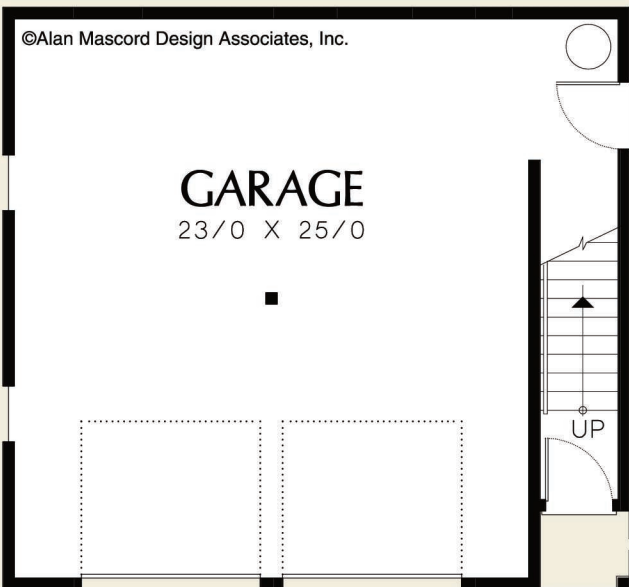

## The Arthur 5011

©Alan Mascord Design Associates, Inc.

ociates

Upper Floor	633 Sq. Ft
<b>Total Area</b>	<b>633 Sq. Ft</b>
<b>Width</b>	<b>Depth</b>
28'-0"	24'-0"
<b>Height</b>	(Main Flr to Peak): 24'-4"
	(to Midpt of Roof): 18'-4"